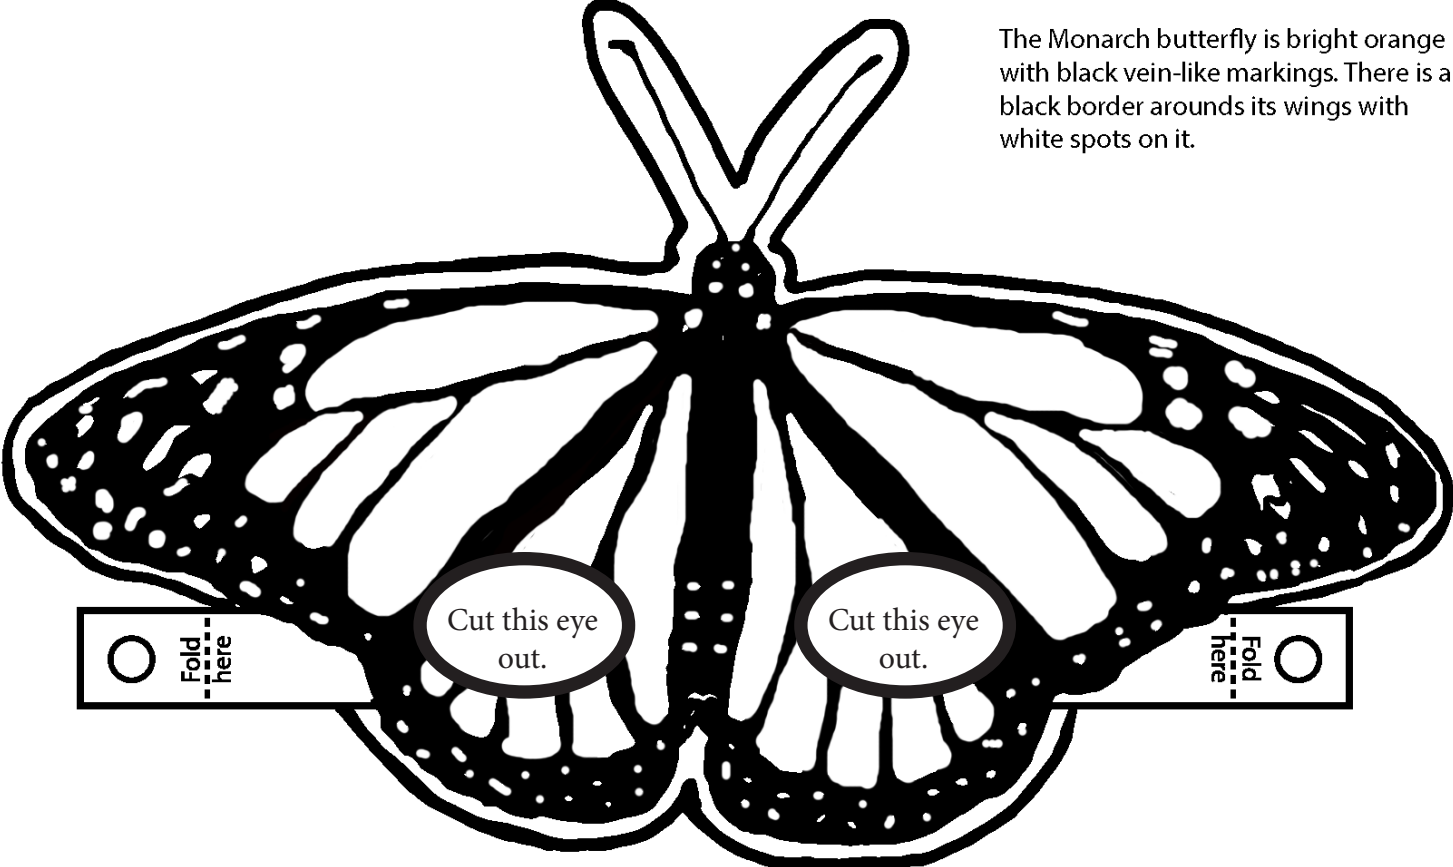

The Monarch butterfly is bright orange with black vein-like markings. There is a black border around its wings with white spots on it.

The Monarch butterfly is bright orange with black vein-like markings. There is a black border around its wings with white spots on it.