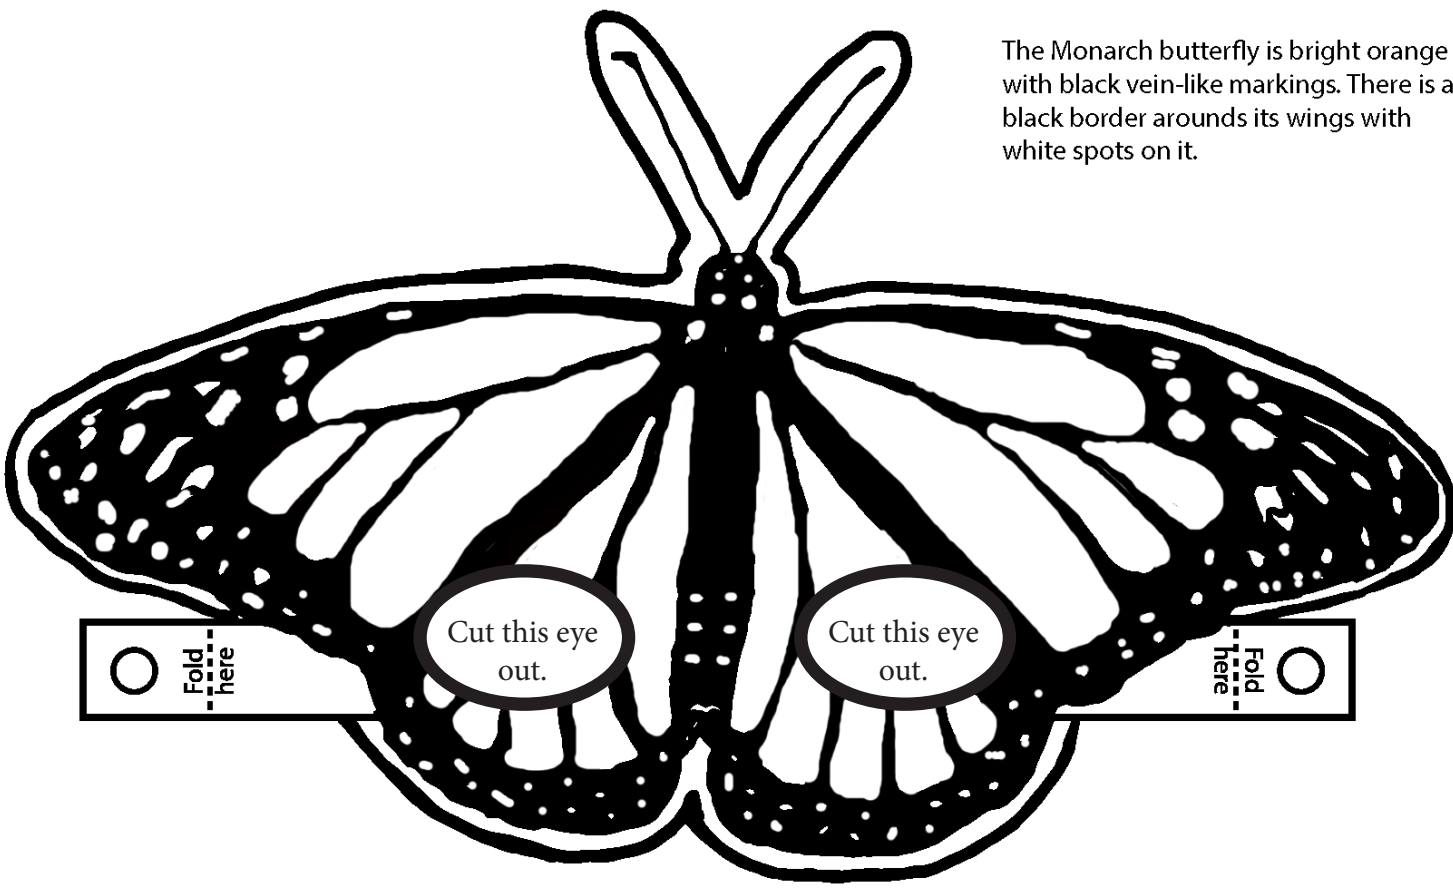

The Monarch butterfly is bright orange with black vein-like markings. There is a black border around its wings with white spots on it.

The Monarch butterfly is bright orange with black vein-like markings. There is a black border around its wings with white spots on it.